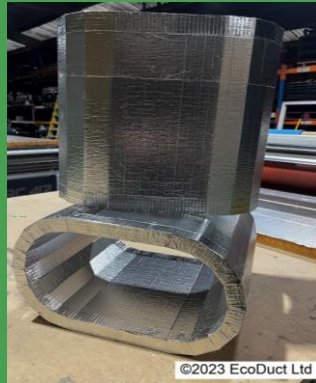

About EcoDuct Series

Can EcoDuct be supplied in any shape, size and colour?

EcoDuct is the only UK manufacturer of all shapes, sizes and colour finishes of phenolic pre-insulated ductwork.

We can do circular, rectangular, flat oval and square ductwork, as well as triangular and any other shape required, using the same bespoke precision fabrication process.